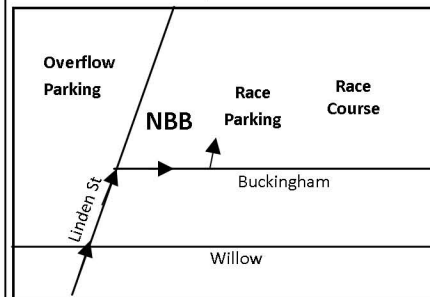

### Location:

#### Race parking at NBB

Employee lot off Buckingham if space is available

#### Overflow parking at the Matrix

N on Linden, left into parking lot

#### Race course at NBB

Ride from The Matrix east on Buckingham, left into NBB facility

Parking is limited. Please take advantage of any opportunity to ride to the races

**WARNING! Goat heads on course! Tire sealant or liners recommended!**